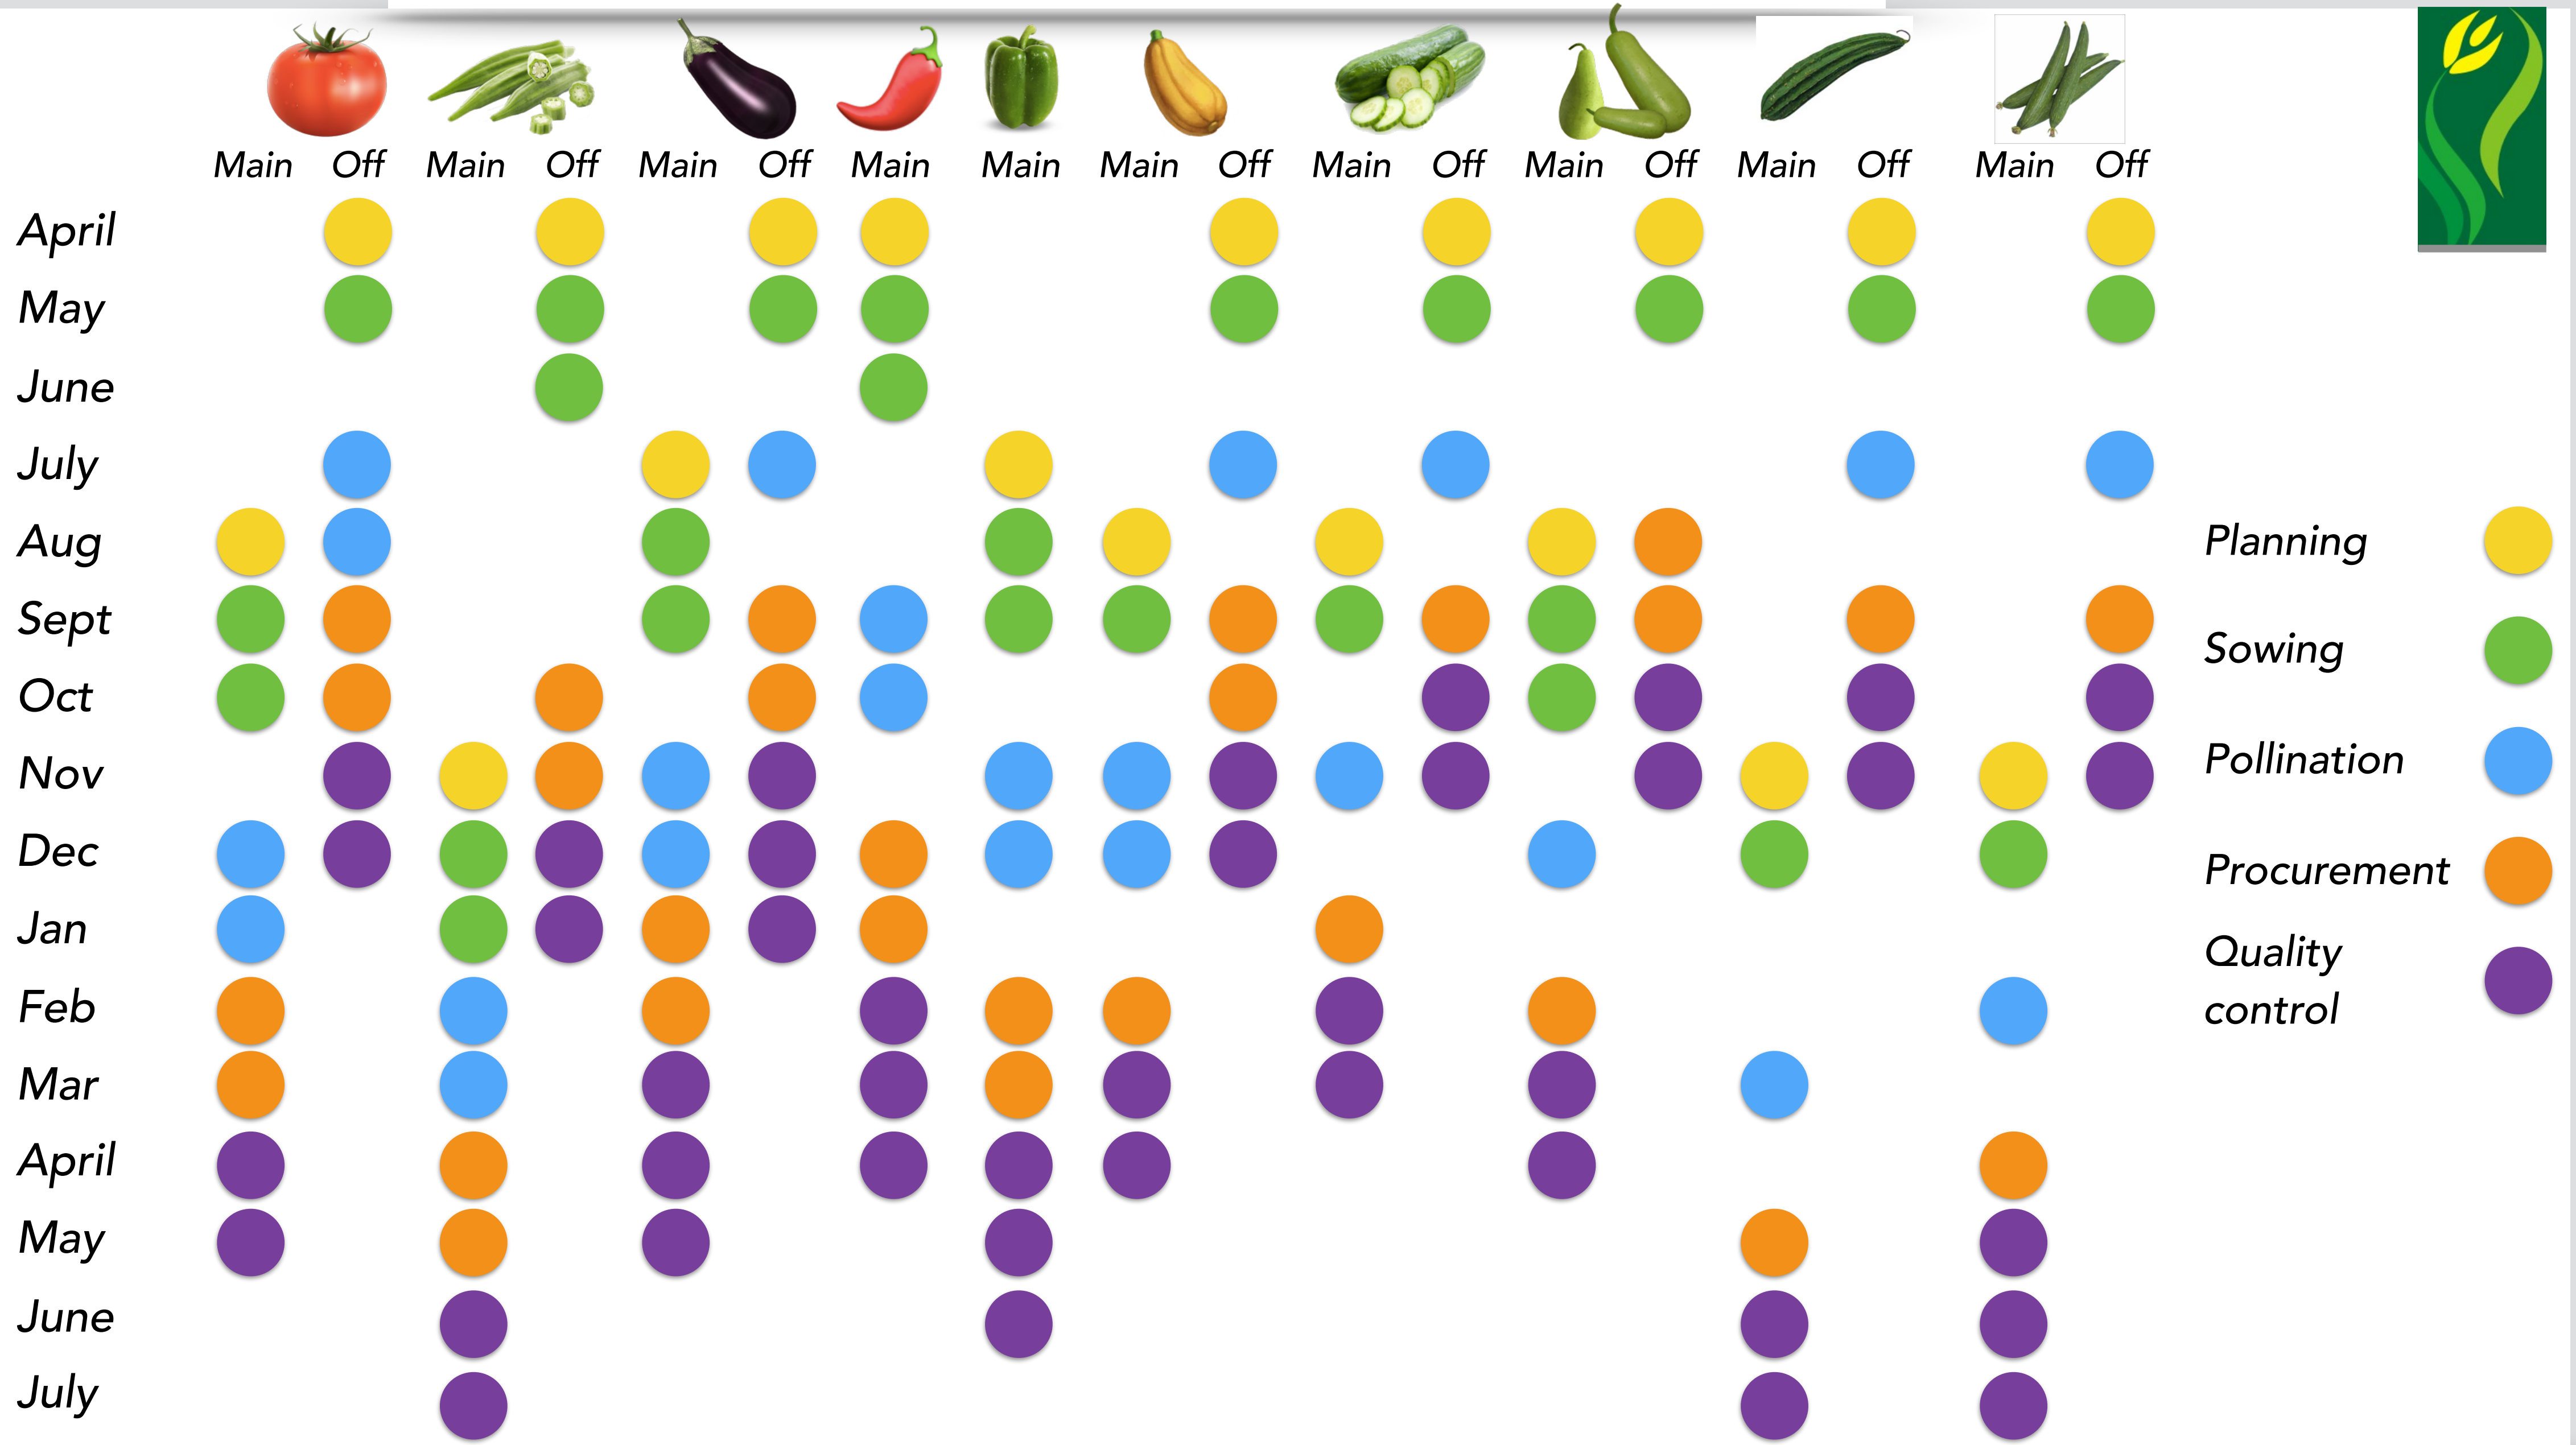

CROP CALENDAR — RANEBENNUR

Planning ●
 Sowing ●
 Pollination ●
 Procurement ●
 Quality control ●